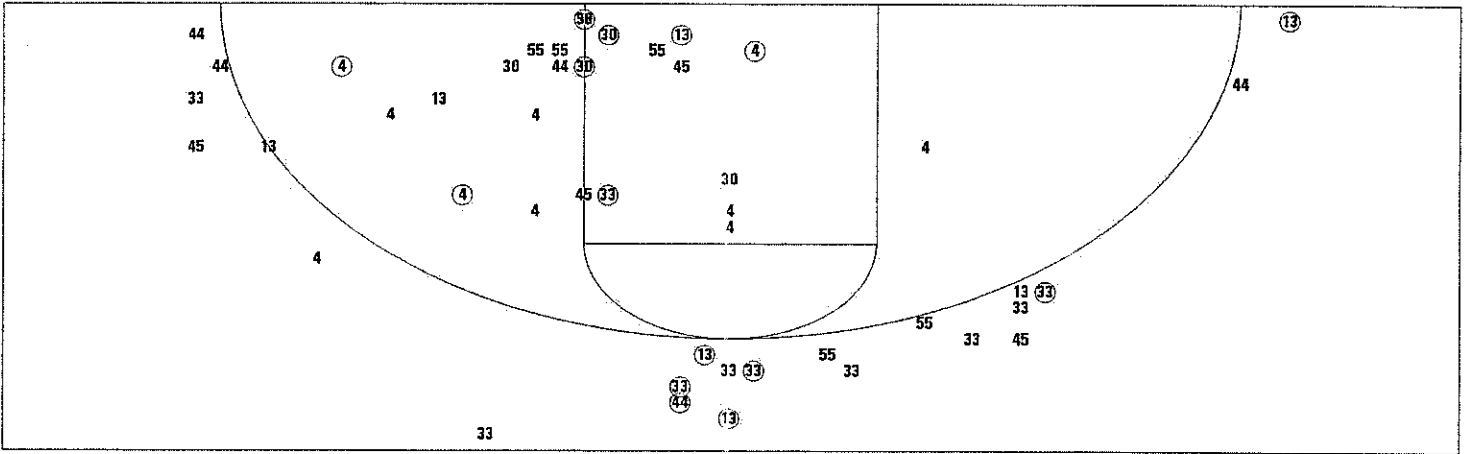

Azusa Pacific University Basketball - TEAM SHOT CHART for the Azusa Pacific (3-1)
Azusa Pacific (3-1) vs. CS Los Angeles (0-2)
DATE: 11/20/1998 TIME: 7:30 PM SITE: Azusa, CA