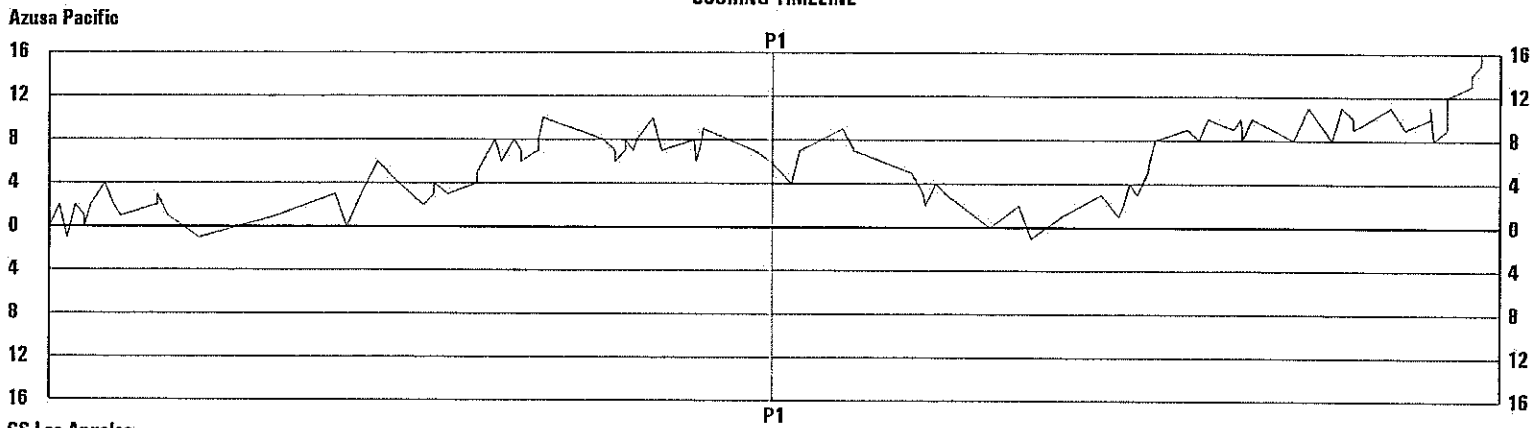

Num	Name	POS
4*	Kevin Daley	F
45*	Justin Leslie	F
13*	Jerome Joseph	G
44*	Jason Boswell	G
55*	T.J. Walker	G
33	Corey Smith	G
30	Damian Raibon	F
52	Matt Reed	C
22	Owen Healy	F
11	Jon Dean	G
20	Brian Gianello	F
53	Gary Dradga	C
3	Ryan Smith	G

Num	Name	POS
31*	Jerry Espinoza	F
25*	Khi-Min Jung	F
44*	Kenneth Daniel	C
3*	Quincy Stinson	G
23*	Tracson McLeod	G
0	Vinnie Zabukovac	F
4	Alvin Dunn	F
5	Benny Hoang	G
10	Eugene Wright	G
14	Scott Elling	G
22	Mike Cortez	G
52	D'Adrian English	G

SCORING TIMELINE

	##	Name	Action	Score	Clock	Score	##	Name	Action	
(J Joseph Assist)	4	K Daley	FG Made	2	1 19:43	0				
(T Walker Assist)	13	J Joseph	3Pt Made	5	1 19:30	3	3	Q Stinson	3Pt Made	(K Jung Assist)
	55	T Walker	FG Made	5	1 19:01	4	3	Q Stinson	FT Made	
(J Boswell Assist)	4	K Daley	FG Made	7	1 18:51	5	3	Q Stinson	FT Made	
	45	J Leslie	FT Made	9	1 18:27	5				
	45	J Leslie	FT Made	9	1 18:01	8	3	Q Stinson	FG Made	
	45	J Leslie	FT Made	10	1 17:00	8	31	J Espinoza	FT Made	
	4	K Daley	FG Made	11	1 16:42	10	44	K Daniel	FG Made	(Q Stinson Assist)
(D Raibon Assist)	33	C Smith	FG Made	11	1 15:50	12	25	K Jung	Layup(R) Made	
	4	K Daley	FG Made	13	1 13:41	12				
(K Daley Assist)	33	C Smith	3Pt Made	15	1 12:04	12				
(K Daley Assist)	13	J Joseph	3Pt Made	15	1 11:45	15	10	E Wright	3Pt Made	(J Espinoza Assist)
	13	J Joseph	3Pt Made	18	1 11:20	15				
	13	J Joseph	3Pt Made	21	1 10:54	15				
	13	J Joseph	FT Made	21	1 10:19	17	3	Q Stinson	FG Made	
	13	J Joseph	FT Made	21	1 9:38	19	3	Q Stinson	Layup(L) Made	(K Jung Assist)
	13	J Joseph	FT Made	22	1 9:21	19				
	30	D Raibon	FT Made	23	1 8:58	20	25	K Jung	FT Made	
(M Reed Assist)	30	D Raibon	FT Made	24	1 8:09	20				
(M Reed Assist)	33	C Smith	3Pt Made	24	1 8:09	20				
	55	T Walker	Layup(R) Made	28	1 7:39	20				
	55	T Walker	Layup(R) Made	28	1 7:29	22	4	A Dunn	Layup(R) Made	(K Jung Assist)
	30	D Raibon	FT Made	30	1 6:56	23	10	E Wright	FT Made	
	30	D Raibon	FT Made	30	1 6:56	24	10	E Wright	FT Made	
	33	C Smith	FT Made	31	1 6:26	24				
(J Boswell Assist)	33	C Smith	FT Made	32	1 6:26	24				
	55	T Walker	Layup(L) Made	34	1 6:19	24				
	34			34	1 4:40	26	31	J Espinoza	FG Made	
	4	K Daley	FT Made	34	1 4:21	27	25	K Jung	FT Made	
	4	K Daley	FT Made	34	1 4:21	28	25	K Jung	FT Made	
	4	K Daley	FT Made	35	1 4:04	28				
	4	K Daley	FT Made	36	1 4:04	28				
	55	T Walker	FT Made	36	1 3:51	29	25	K Jung	FT Made	
(T Walker Assist)	55	T Walker	FT Made	37	1 3:45	29				
	4	K Daley	Dunk Made	39	1 3:18	29				
	30	D Raibon	FT Made	39	1 3:03	32	31	J Espinoza	3Pt Made	(T McLeod Assist)
	30	D Raibon	FT Made	40	1 2:09	32				
(T Walker Assist)	30	D Raibon	FG Made	40	1 2:06	34	44	K Daniel	Layup(R) Made	(K Jung Assist)
	30	D Raibon	FT Made	42	1 1:57	34				
	30	D Raibon	FT Made	43	1 1:55	34